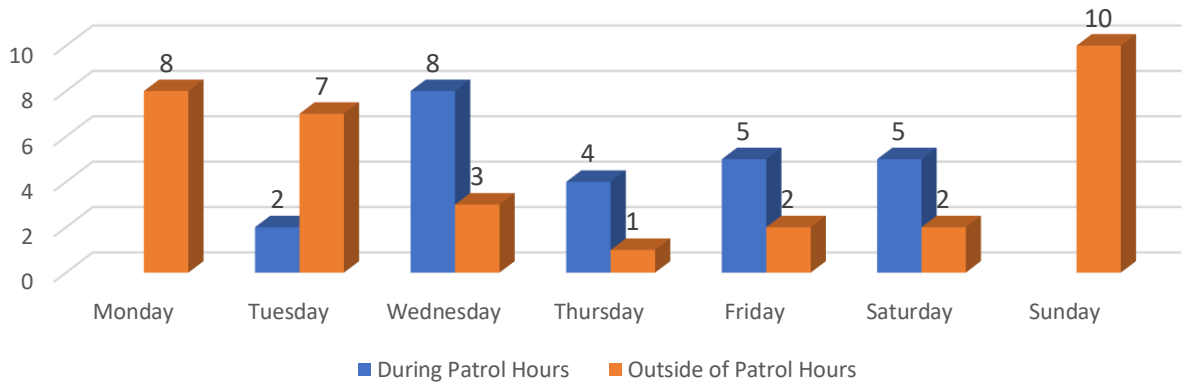

Incident Reports

Crime Comparison During Patrol Hours vs. Outside of Patrol Hours

February Incidents

In February, there 24 crimes reported during SSA 45 officer's patrol hours, accounting for a 20 percent decrease from the previous month of 29 crimes. Out of the 24 crimes, there were 7 arrests.

During the month, there were three calls for service, including a report of an intoxicated person at 815 W. 115th St. at 2 p.m. on February 28th. Patrol officers responded to the phone call and escorted the person out of the business district.

Larceny theft and miscellaneous crimes were the most prevalent during February, with most crimes occurring at the end of the month after February 15. SSA 45 officers will continue to monitor crime trends in the area and do the best to keep nuisance crime away from your business.

DAY	DATE	TIME	BLOCK	CRIME_TYPE	SECONDARY	ARREST
Wed,	12-Feb-20	13:25:00	11600 S HALSTED ST	MISCELLANEOUS NON-INDEX OFFENSES	TO LAND	Y
Wed,	19-Feb-20	19:56:00	10200 S HALSTED ST	WEAPONS	UNLAWFUL POSS OF HANDGUN	Y
Wed,	19-Feb-20	13:05:00	11600 S HALSTED ST	LARCENY - THEFT	$500 AND UNDER	N
Wed,	26-Feb-20	18:04:00	11300 S HALSTED ST	SIMPLE ASSAULT	SIMPLE	N
Wed,	26-Feb-20	15:30:00	9900 S HALSTED ST	FRAUD	CREDIT CARD FRAUD	N
Wed,	26-Feb-20	12:44:00	10300 S HALSTED ST	FRAUD	ILLEGAL USE CASH CARD	N
Wed,	26-Feb-20	18:50:00	11300 S HALSTED ST	SIMPLE ASSAULT	SIMPLE	N
Wed,	12-Feb-20	17:32:00	300 W 119TH ST	MISCELLANEOUS NON-INDEX OFFENSES	TO LAND	Y
Tue,	18-Feb-20	14:52:00	10700 S HALSTED ST	LARCENY - THEFT	ATTEMPT THEFT	N
Tue,	4-Feb-20	16:00:00	800 W 119TH ST	ROBBERY	ARMED:KNIFE/CUTTING INSTRUMENT	N
Thu,	27-Feb-20	13:30:00	11600 S HALSTED ST	VANDALISM	TO PROPERTY	N
Thu,	27-Feb-20	19:13:00	9800 S HALSTED ST	SIMPLE BATTERY	DOMESTIC BATTERY SIMPLE	N
Thu,	6-Feb-20	13:30:00	800 W 119TH ST	SIMPLE BATTERY	SIMPLE	N
Thu,	6-Feb-20	18:00:00	700 W 111TH ST	LARCENY - THEFT	FROM BUILDING	N
Sat,	1-Feb-20	19:40:00	11500 S HALSTED ST	MISCELLANEOUS NON-INDEX OFFENSES	TO LAND	Y
Sat,	15-Feb-20	13:20:00	9800 S HALSTED ST	MISCELLANEOUS NON-INDEX OFFENSES	TO LAND	Y
Sat,	22-Feb-20	19:00:00	11500 S HALSTED ST	MOTOR VEHICLE THEFT	AUTOMOBILE	N
Sat,	29-Feb-20	19:45:00	11100 S HALSTED ST	SIMPLE ASSAULT	SIMPLE	N
Sat,	15-Feb-20	14:53:00	800 W 119TH ST	LARCENY - THEFT	RETAIL THEFT	N
Fri,	7-Feb-20	16:51:00	10000 S HALSTED ST	MISCELLANEOUS NON-INDEX OFFENSES	TO LAND	Y
Fri,	7-Feb-20	19:30:00	10100 S HALSTED ST	MOTOR VEHICLE THEFT	AUTOMOBILE	N
Fri,	14-Feb-20	12:05:00	11000 S HALSTED ST	ROBBERY	STRONGARM - NO WEAPON	N
Fri,	21-Feb-20	18:05:00	9900 S HALSTED ST	WEAPONS	UNLAWFUL POSS OF HANDGUN	Y
Fri,	28-Feb-20	15:40:00	10300 S HALSTED ST	LARCENY - THEFT	ATTEMPT THEFT	N