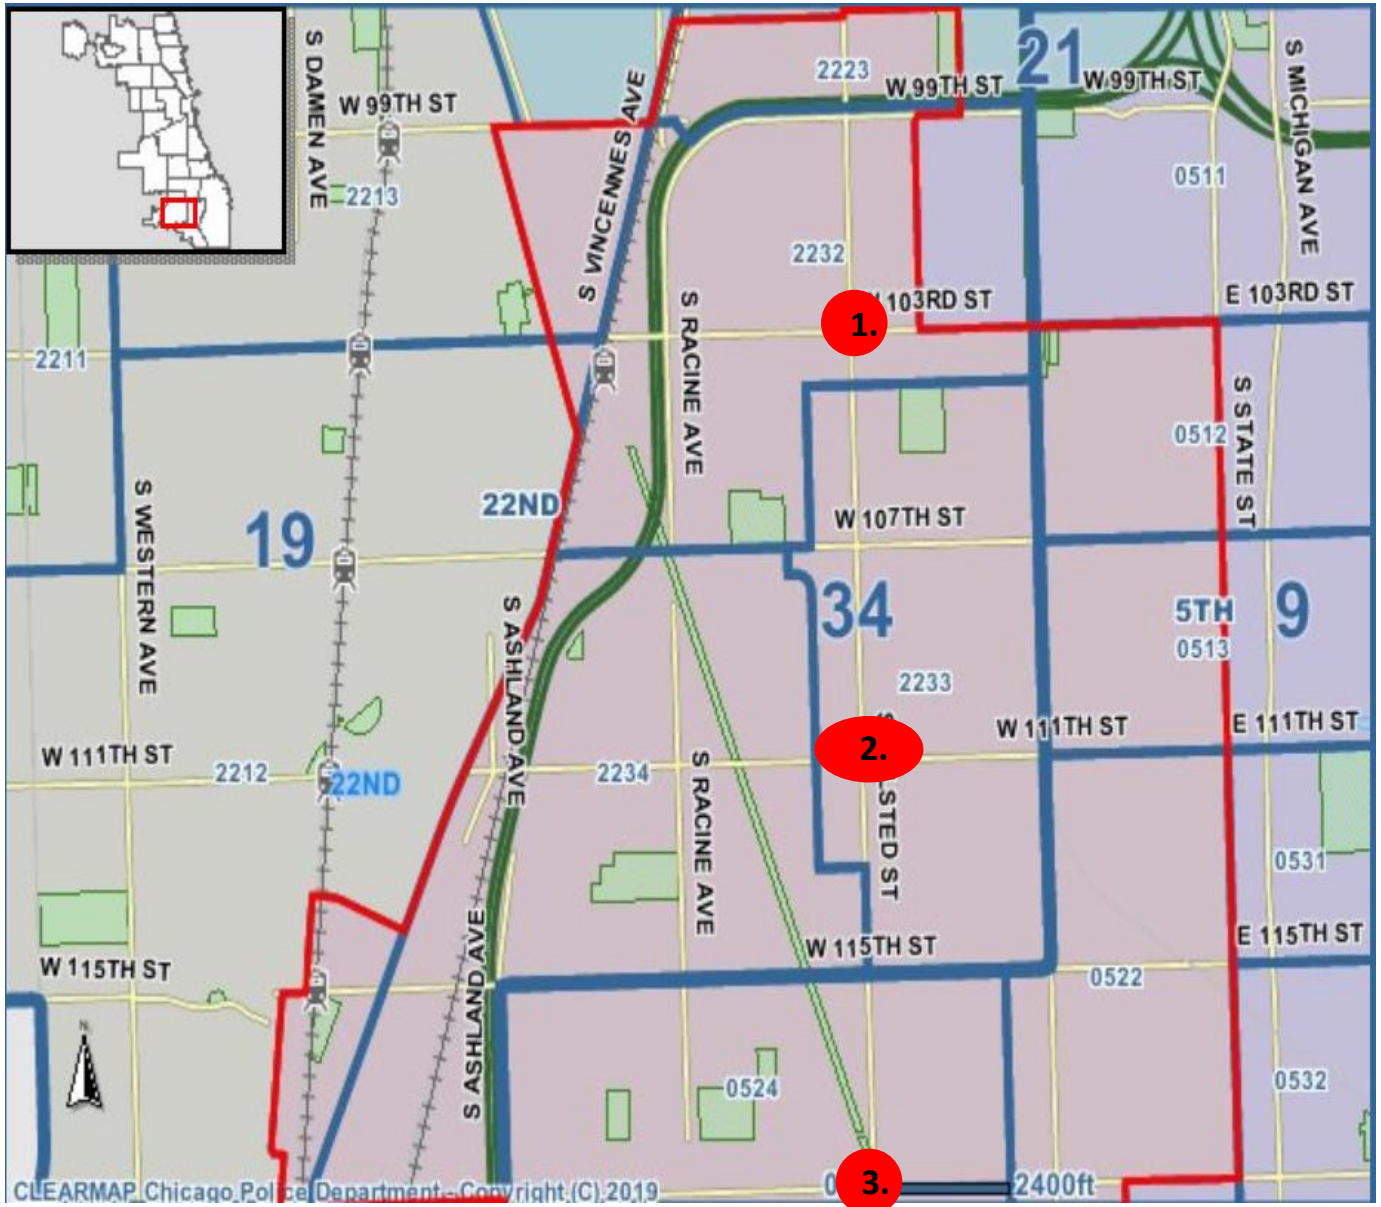

During the month, there were three calls for service, including a report of an intoxicated person at 815 W. 115<sup>th</sup> St. at 2 p.m. on February 28<sup>th</sup>. Patrol officers responded to the phone call and escorted the person out of the business district.

# Hot Spots in SSA 45

Hot Spots = ●

1. 103<sup>rd</sup> & Halsted (811 W. 103<sup>rd</sup> St. – Family Dollar)
2. 111<sup>th</sup> & Halsted to Emerald (White Castle)
3. 119<sup>th</sup> & Halsted to State St.